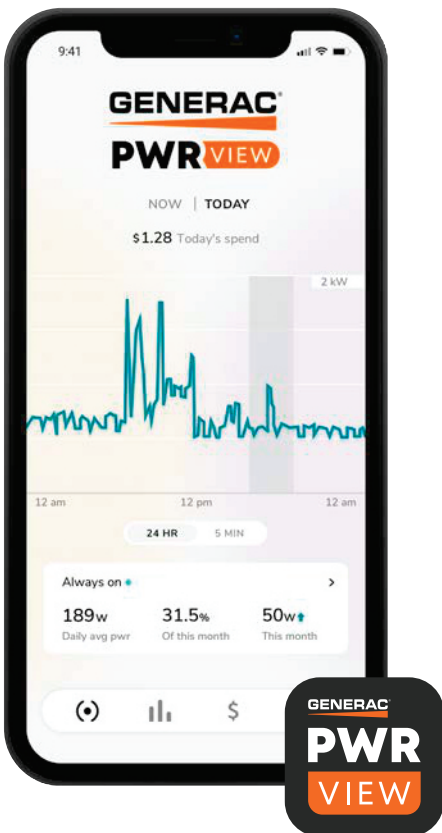

GENERAC'S EVOLUTION™ CONTROLLER

Features a multilingual LCD display that allows you to monitor battery status and track maintenance intervals to ensure your generator is always in top operating condition.

Alert

Get real-time notifications about your generator.

Protect

Remotely access your generator's health.

Manage

View your maintenance needs.

Get valuable home energy insights with PWRview™

PWRview™ monitors electricity usage and provides an in-depth look at where electrical waste occurs, letting you take the necessary steps to create greater energy efficiency within your home, which can lead to up to a 20%* reduction in your electric utility bill.

Energy Usage at-a-Glance

Get real-time understanding of your energy use, giving you an improved experience.

Gain Energy Consciousness

See phantom loads that contribute excessively to rising electricity bill.