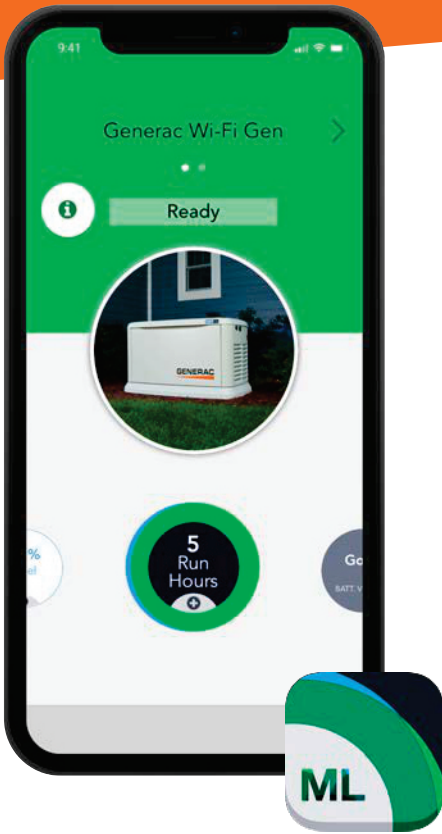

Get 24/7 peace of mind with Mobile Link™

Mobile Link remote monitoring lets you get and share information about your home standby generator no matter where you are, using your computer, smart phone, or mobile device.

Alert

Get real-time notifications about your generator.

Protect

Remotely access your generator's health.

Manage

View your maintenance needs.